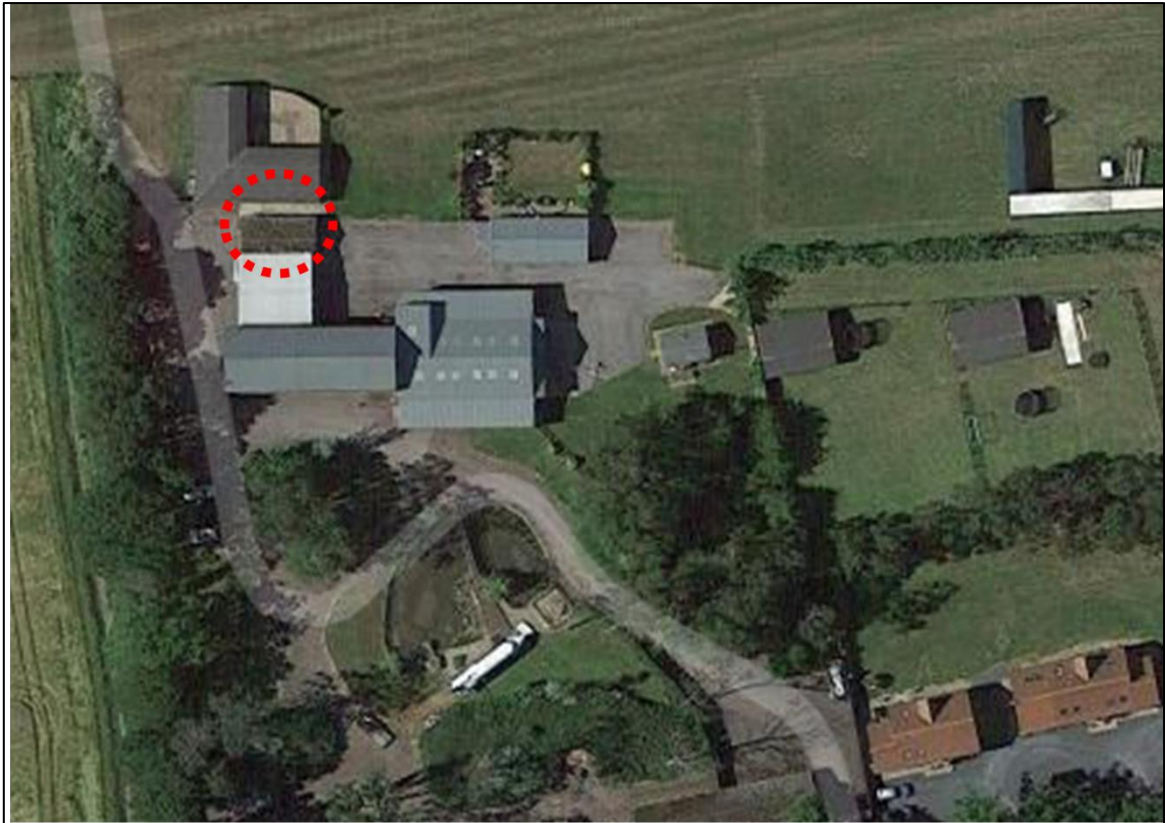

Appendix 1 - Site Images

APPLICATION NUMBER:	2020/0366/FUL	PARISH:	Cliffe Parish Council
APPLICANT:	Condor Projects Ltd	VALID DATE: EXPIRY DATE:	9th April 2020 4th June 2020
PROPOSAL:	Erection of research and development building to replace an existing store building		
LOCATION:	Birchwood Lodge Market Weighton Road Barlby Selby North Yorkshire YO8 5LE		
RECOMMENDATION:	APPROVE		

Aerial view of the site

Aerial view of the site

View east down the A163 near the site access

Building to be demolished

View north of the existing building to be demolished

Location of proposal

View west toward the location of the proposed building

View south towards neighbouring dwellings from the airstrip